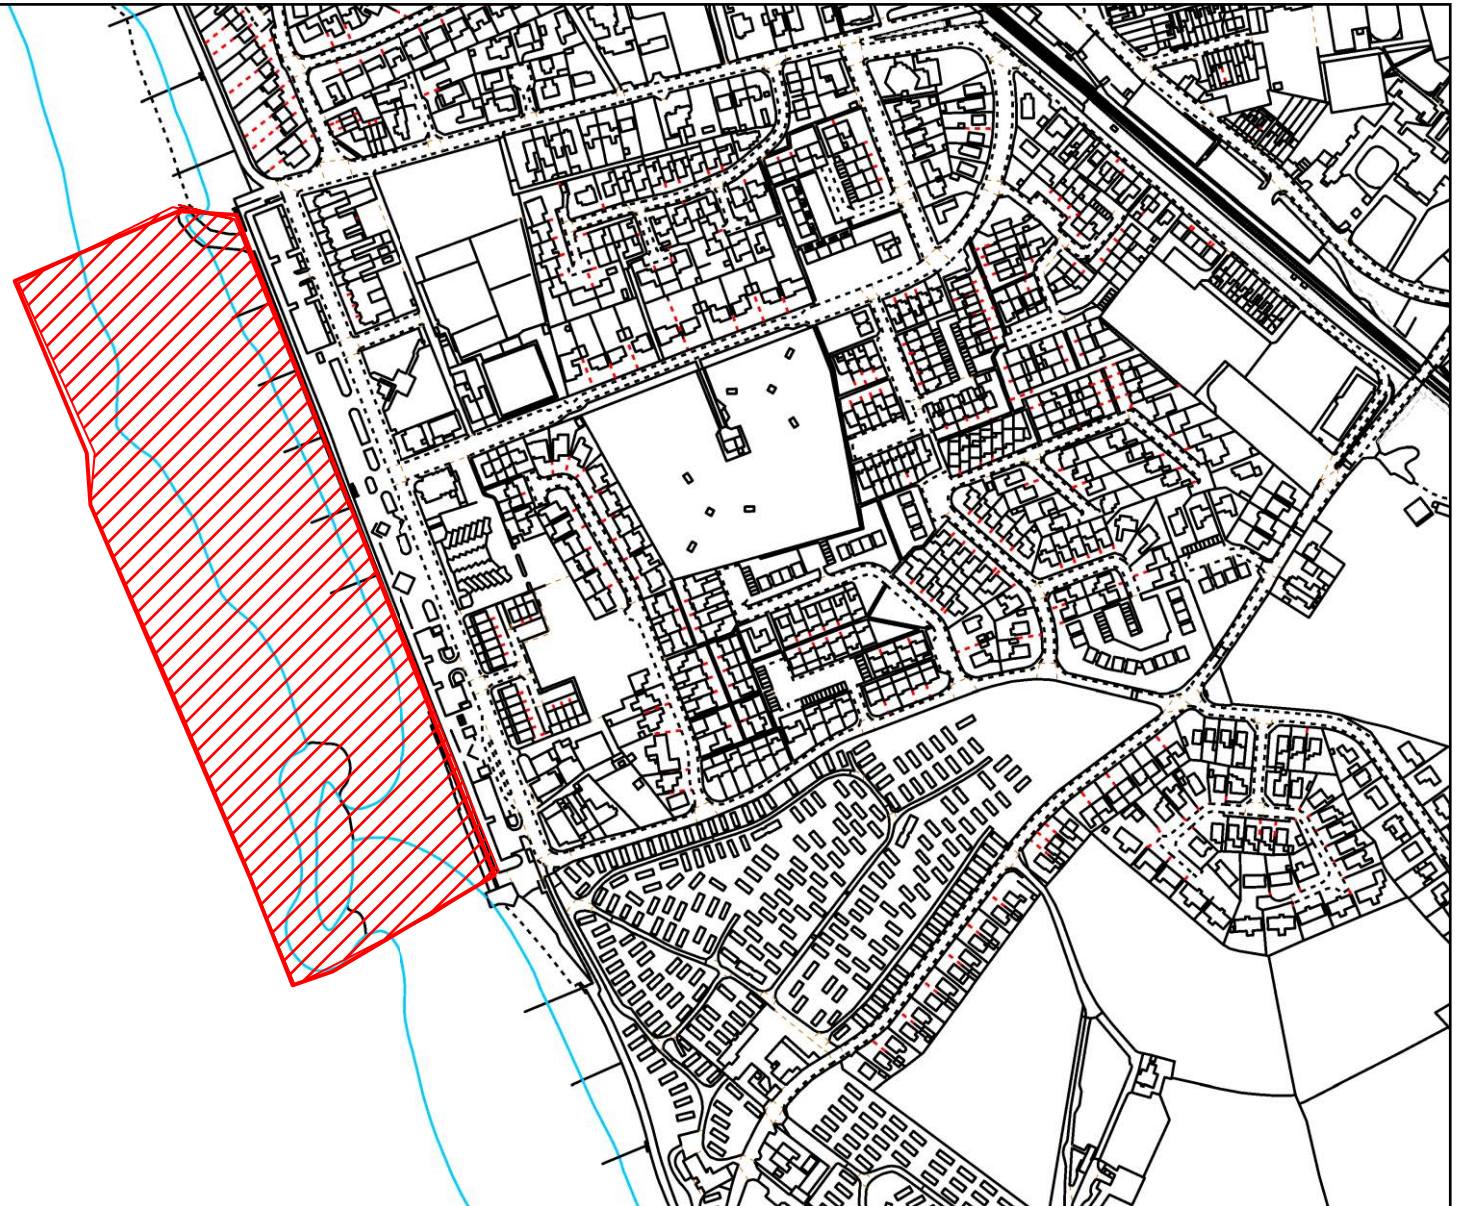

Traeth Tywyn - Cynllun 6.02
Tywyn Beach – Map 6.02

**Parth Gwahardd Cŵn
Dog Exclusion Area**

**Rhwng Ebrill 1^{af} - Medi 30^{ain}
Between 1st April - 30th September**

May 5, 2021

www.gwynedd.llyw.cymru
01766 771000