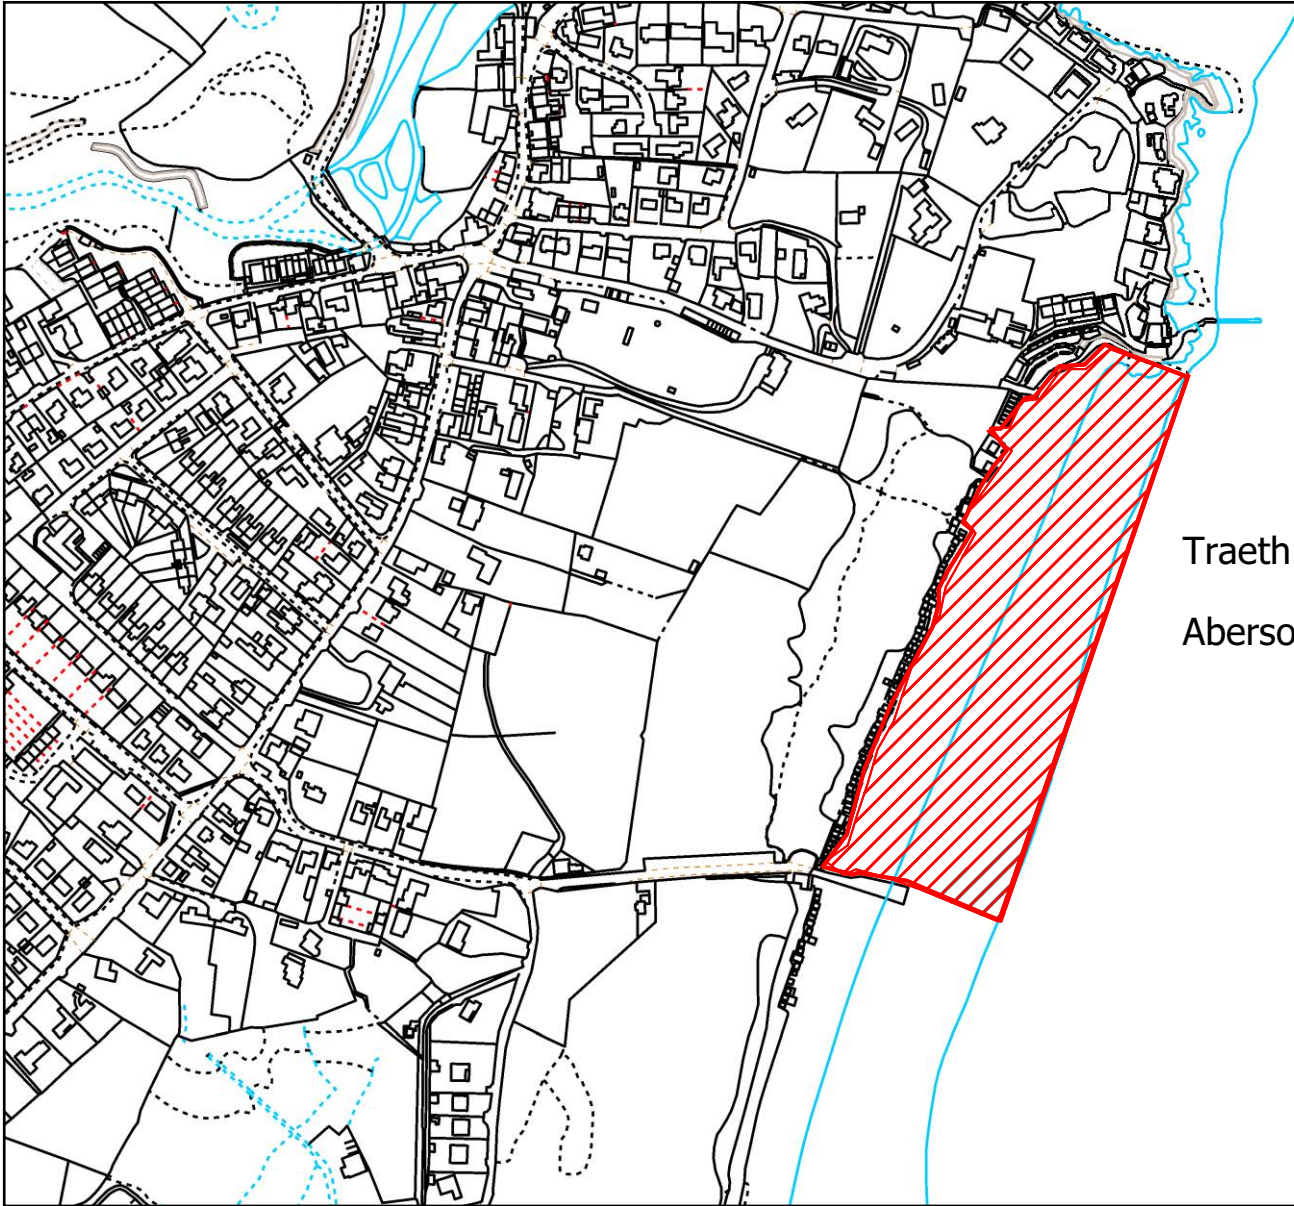

**Marian-y-De Beach
Pwllheli**

**Parth Gwahardd Cŵn
Dog Exclusion Area**

**Rhwng Ebrill 1^{af} - Medi 30^{ain}
Between 1st April - 30th September**

Rhif Cyfeirnod
Reference Number

6.11

**GORCHYMYN DIOGELU
MANNAU CYHOEDDUS
CYNGOR GWYNEDD
(RHEOLI CŴN) 2021**