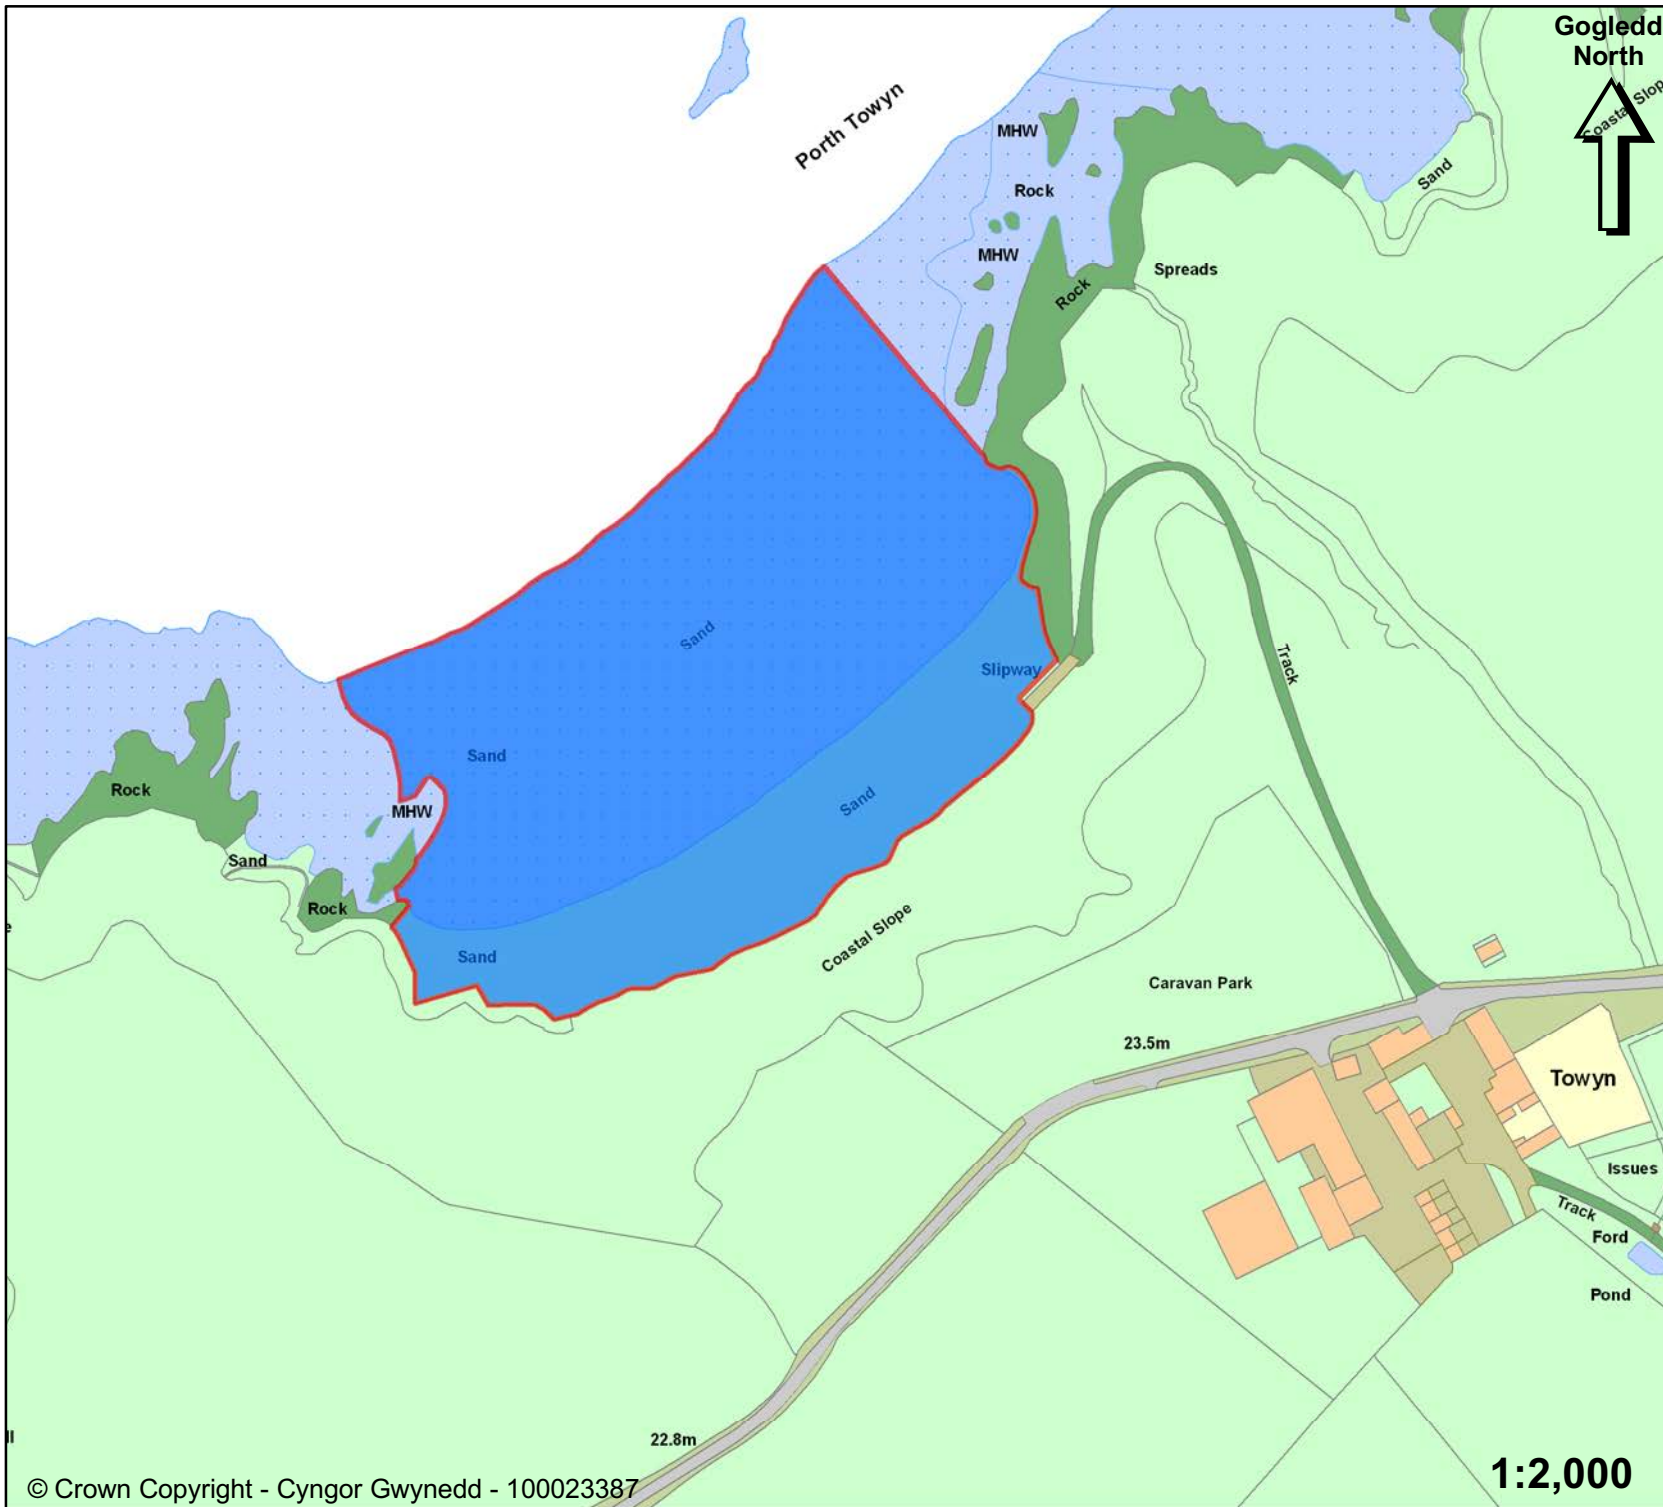

**Parth Gwahardd Cŵn
Dog Exclusion Area**
**Rhwng Ebrill 1^{af} - Medi 30^{ain}
Between 1st April - 30th September**

May 5, 2021

www.gwynedd.llyw.cymru
01766 771000

MapGwynedd, Gwynedd

**GORCHYMYN DIOGELU
MANNAU CYHOEDDUS
CYNGOR GWYNEDD
(RHEOLI CŴN) 2021**

**GWYNEDD COUNCIL (DOG
CONTROL) PUBLIC SPACES
PROTECTION ORDER 2021**

Lleoliad
Location

Traeth Porth Towyn

Porth Towyn Beach

**Parth Gwahardd Cŵn
Dog Exclusion Area**

**Rhwng Ebrill 1^{af} - Medi 30^{ain}
Between 1st April - 30th September**