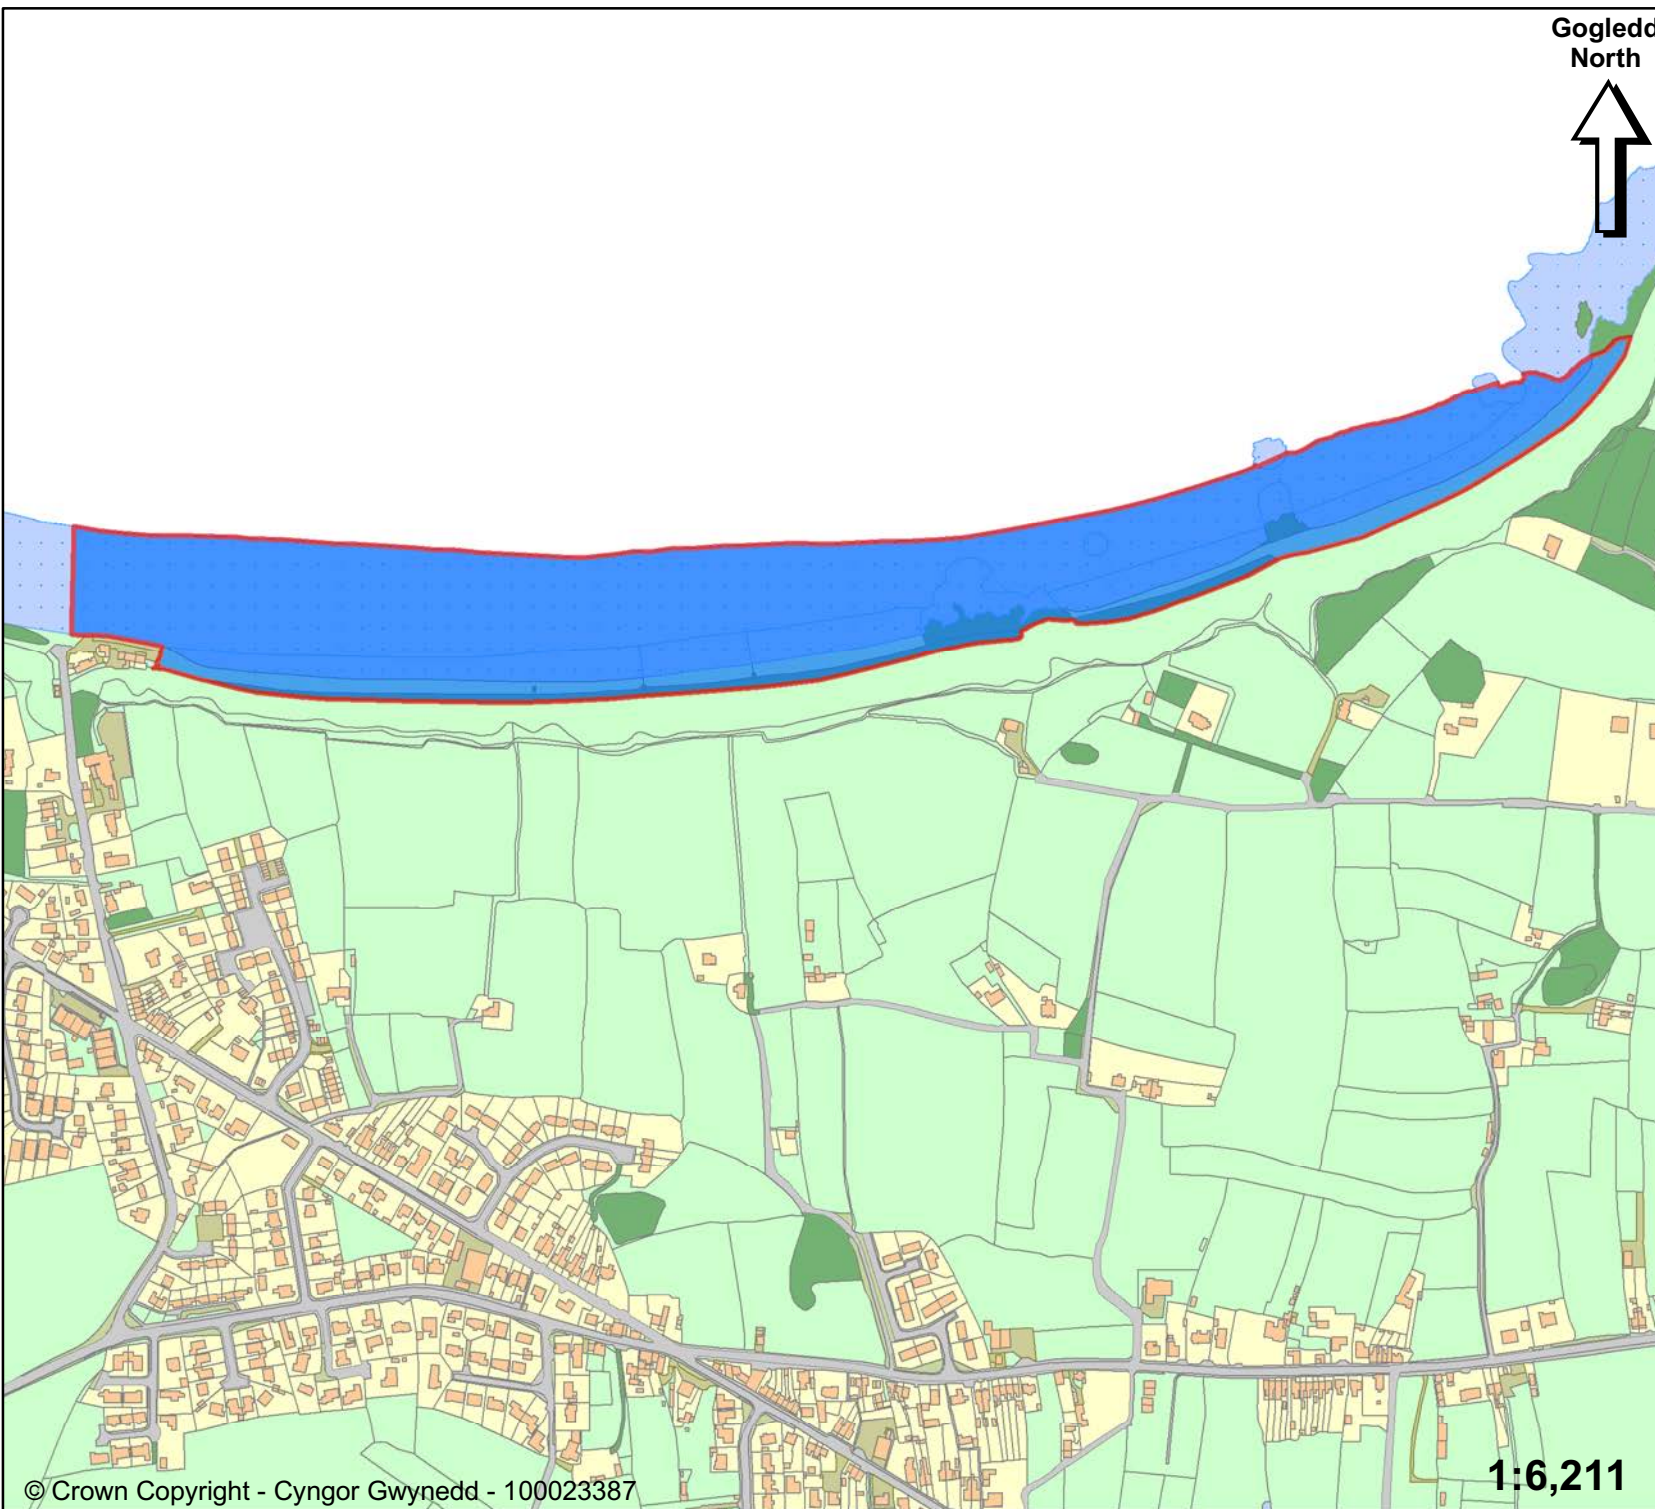

**GWYNEDD COUNCIL (DOG
CONTROL) PUBLIC SPACES
PROTECTION ORDER 2021**

Lleoliad
Location

Traeth Porth Towyn

Porth Towyn Beach

**Parth Gwahardd Cŵn
Dog Exclusion Area**

**Rhwng Ebrill 1^{af} - Medi 30^{ain}
Between 1st April - 30th September**

Traeth Morfa Nefyn

Morfa Nefyn Beach

**Parth Gwahardd Cŵn
Dog Exclusion Area**

**Rhwng Ebrill 1^{af} - Medi 30^{ain}
Between 1st April - 30th September**

**Rhif Cyfeirnod
Reference Number**

6.16

**GORCHYMYN DIOGELU
MANNAU CYHOEDDUS
CYNGOR GWYNEDD
(RHEOLI CŴN) 2021**

**GWYNEDD COUNCIL (DOG
CONTROL) PUBLIC SPACES
PROTECTION ORDER 2021**

Lleoliad
Location

Traeth Nefyn

Nefyn Beach

**Parth Gwahardd Cŵn
Dog Exclusion Area**

**Rhwng Ebrill 1^{af} - Medi 30^{ain}
Between 1st April - 30th September**