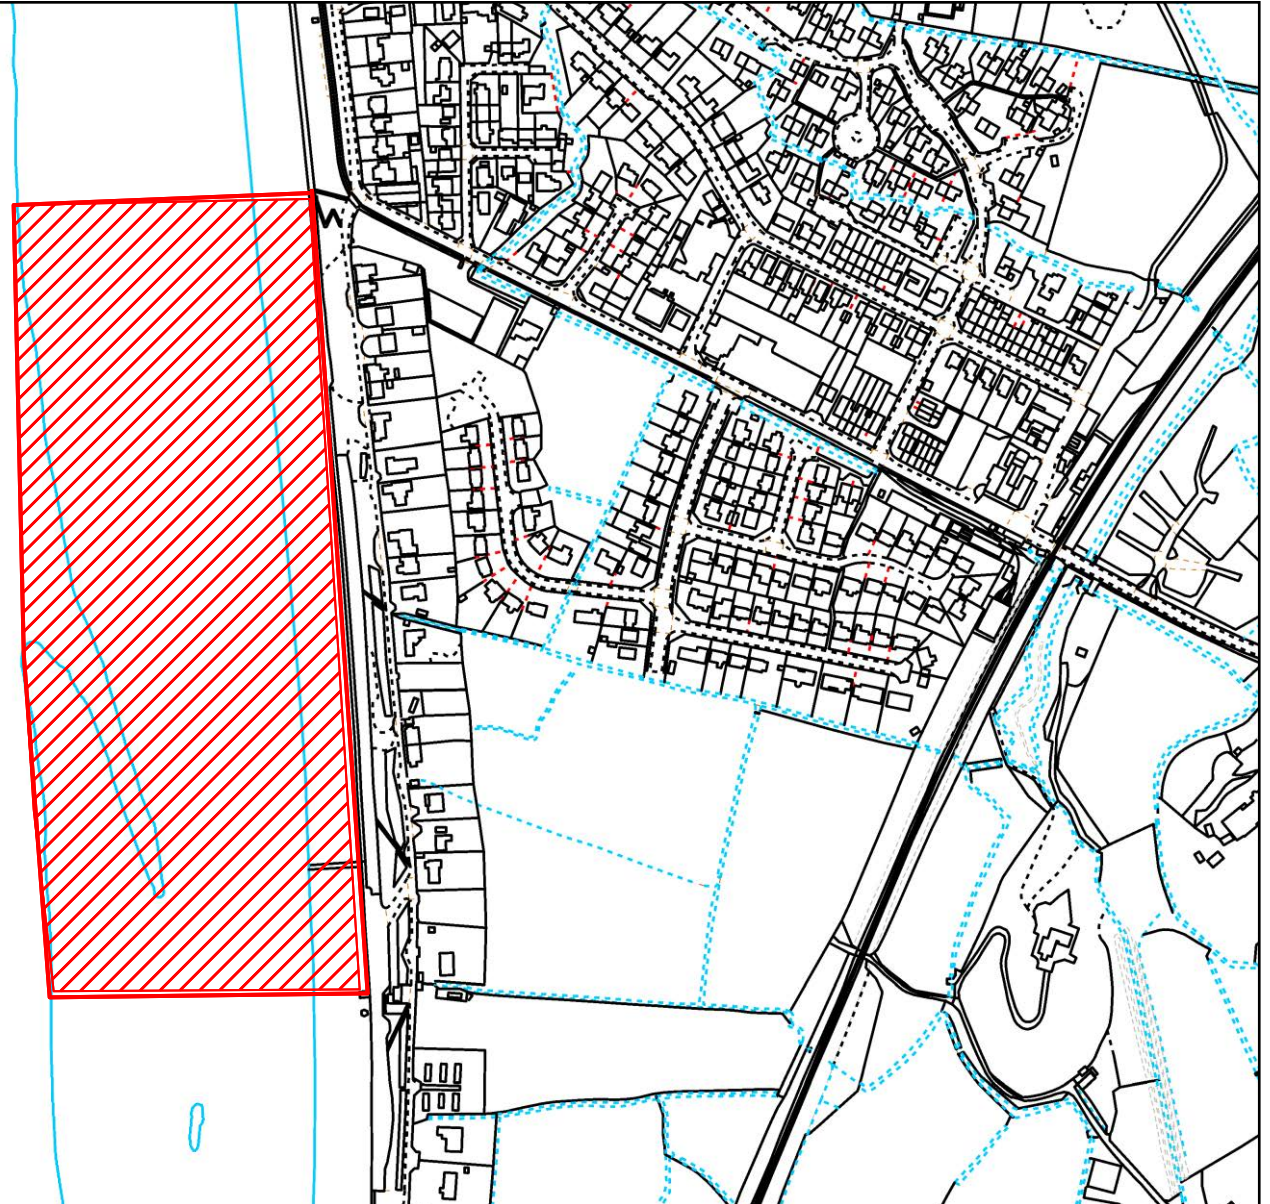

**GORCHYMYN DIOGELU MANNAU
CYHOEDDUS
CYNGOR GWYNEDD (RHEOLI CŴN) 2021
GWYNEDD COUNCIL (DOG CONTROL)
PUBLIC SPACES PROTECTION ORDER 2021**

Traeth Fairbourne /Friog – Cynllun/Map 6.03

**Parth Gwahardd Cŵn
Dog Exclusion Area**

**Rhwng Ebrill 1^{af} - Medi 30^{ain}
Between 1st April - 30th September**