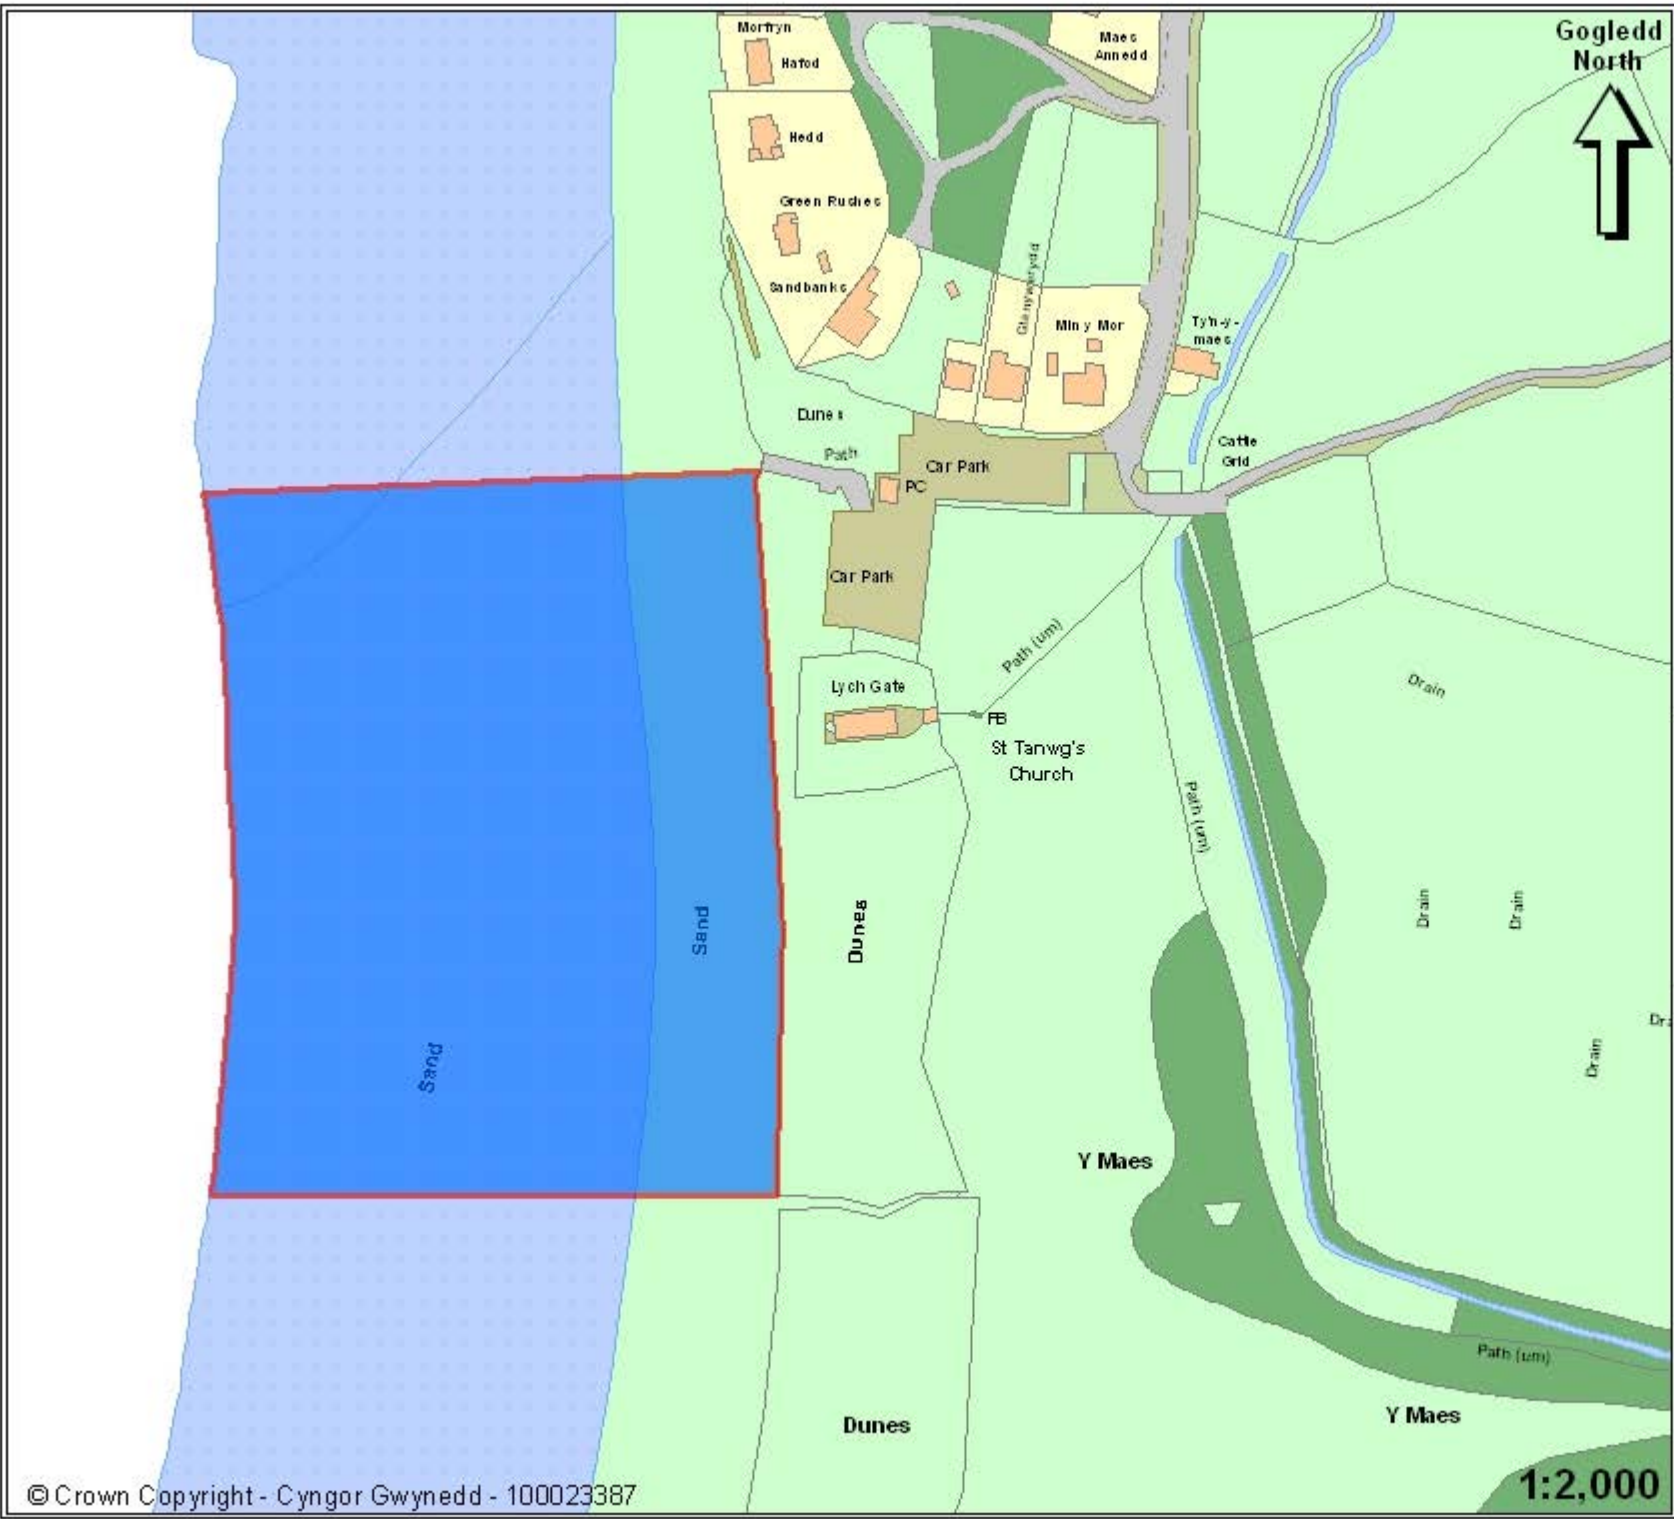

**GORCHYMYN DIOGELU
MANNAU CYHOEDDUS
CYNGOR GWYNEDD
(RHEOLI CŴN) 2021**

**GWYNEDD COUNCIL (DOG
CONTROL) PUBLIC SPACES
PROTECTION ORDER 2021**

Lleoliad
Location

**Traeth Llandanwg
Llandanwg Beach**

**Parth Gwahardd Cŵn
Dog Exclusion Area**

**Rhwng Ebrill 1^{af} - Medi 30^{ain}
Between 1st April - 30th September**

**Rhif Cyfeirnod
Reference Number**

6.06

www.gwynedd.llyw.cymru
01766 771000