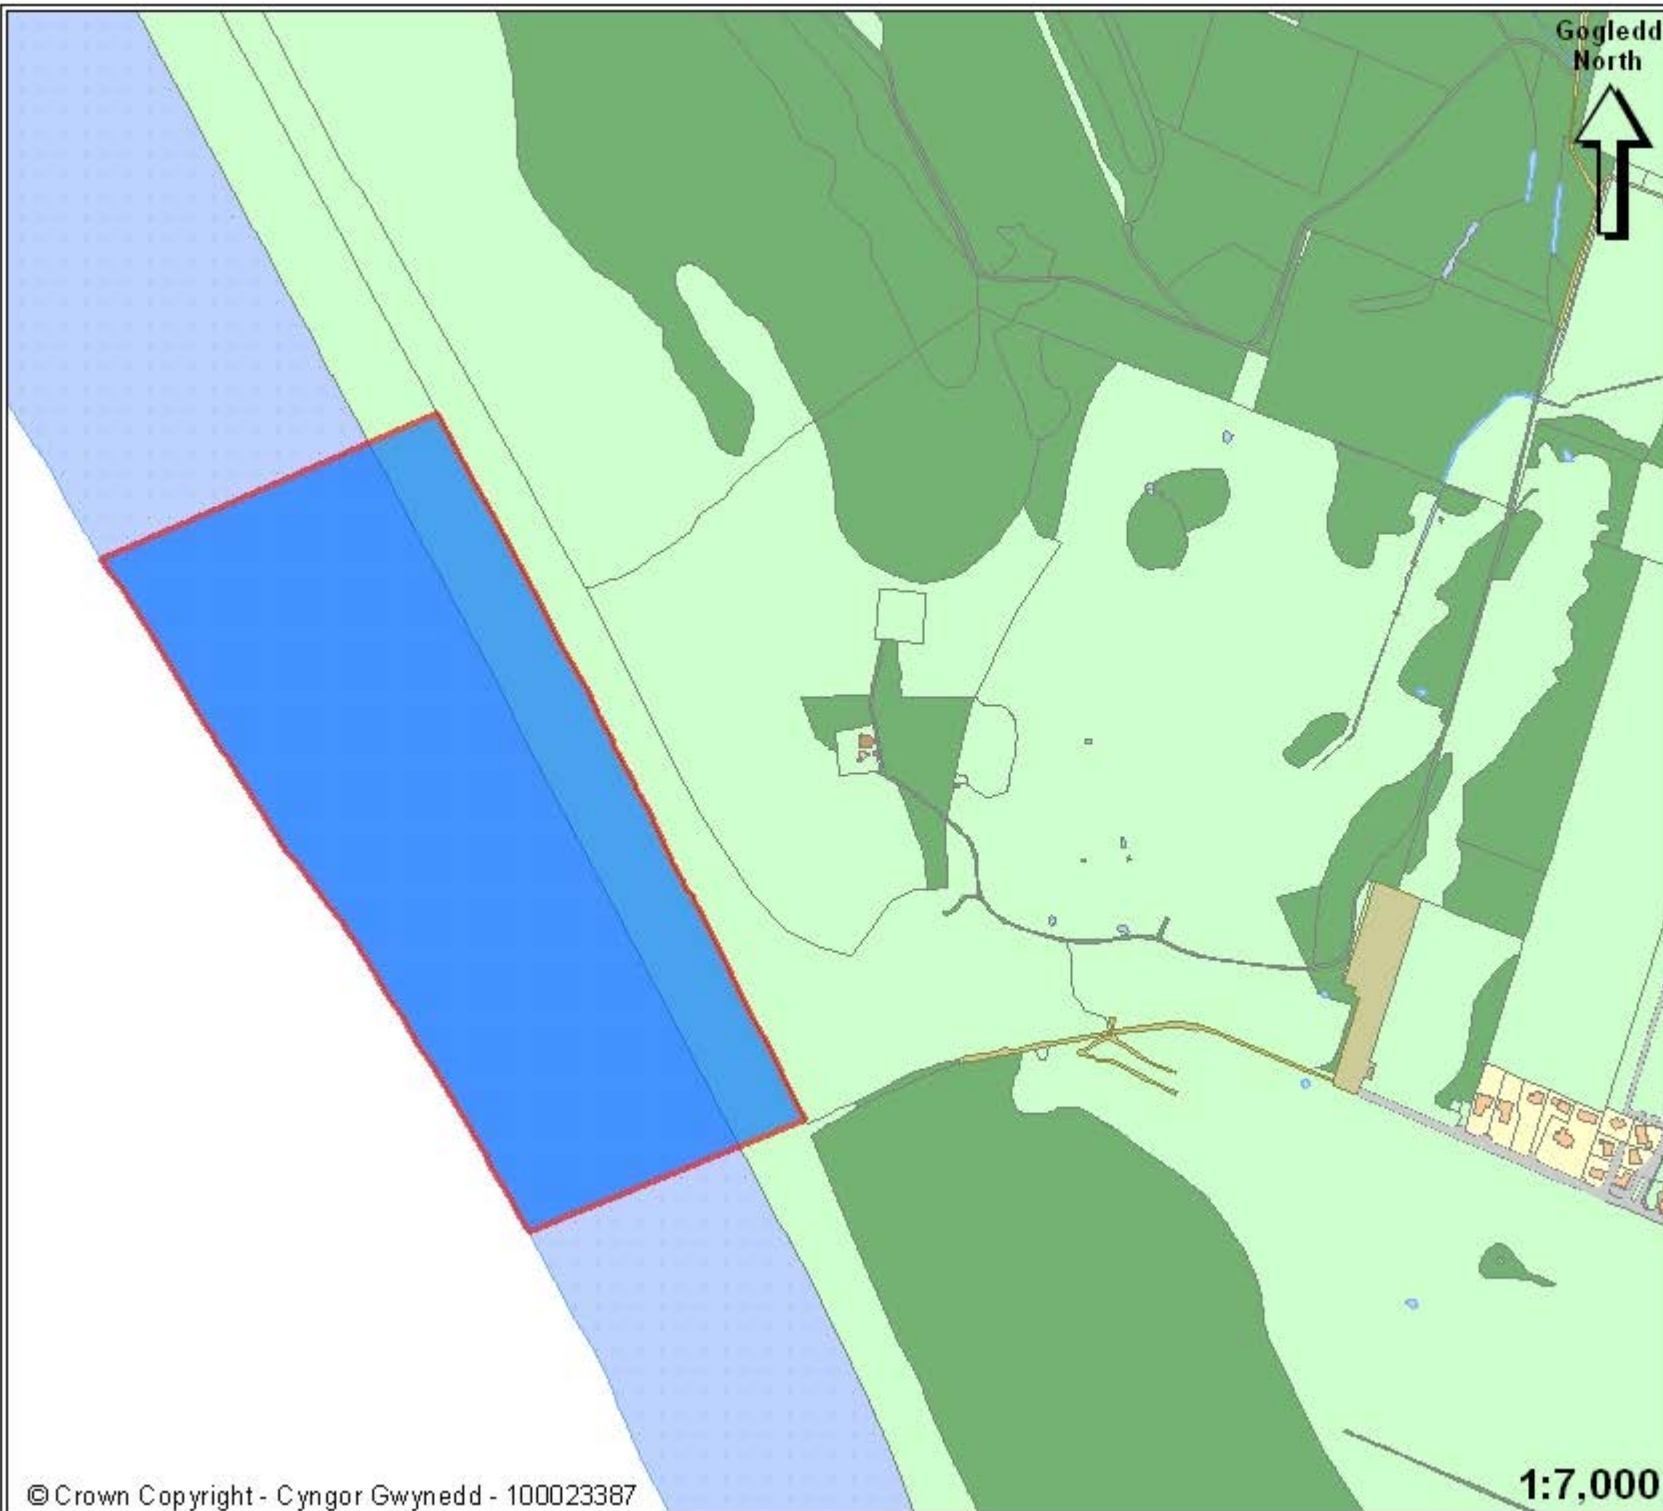

**GORCHYMYN DIOGELU
MANNAU CYHOEDDUS
CYNGOR GWYNEDD
(RHEOLI CŴN) 2021**

**GWYNEDD COUNCIL (DOG
CONTROL) PUBLIC SPACES
PROTECTION ORDER 2021**

Lleoliad
Location

**Traeth Harlech
Harlech Beach**

**Parth Gwahardd Cŵn
Dog Exclusion Area**

**Rhwng Ebrill 1^{af} - Medi 30^{ain}
Between 1st April - 30th September**

**Rhif Cyfeirnod
Reference Number**

6.07