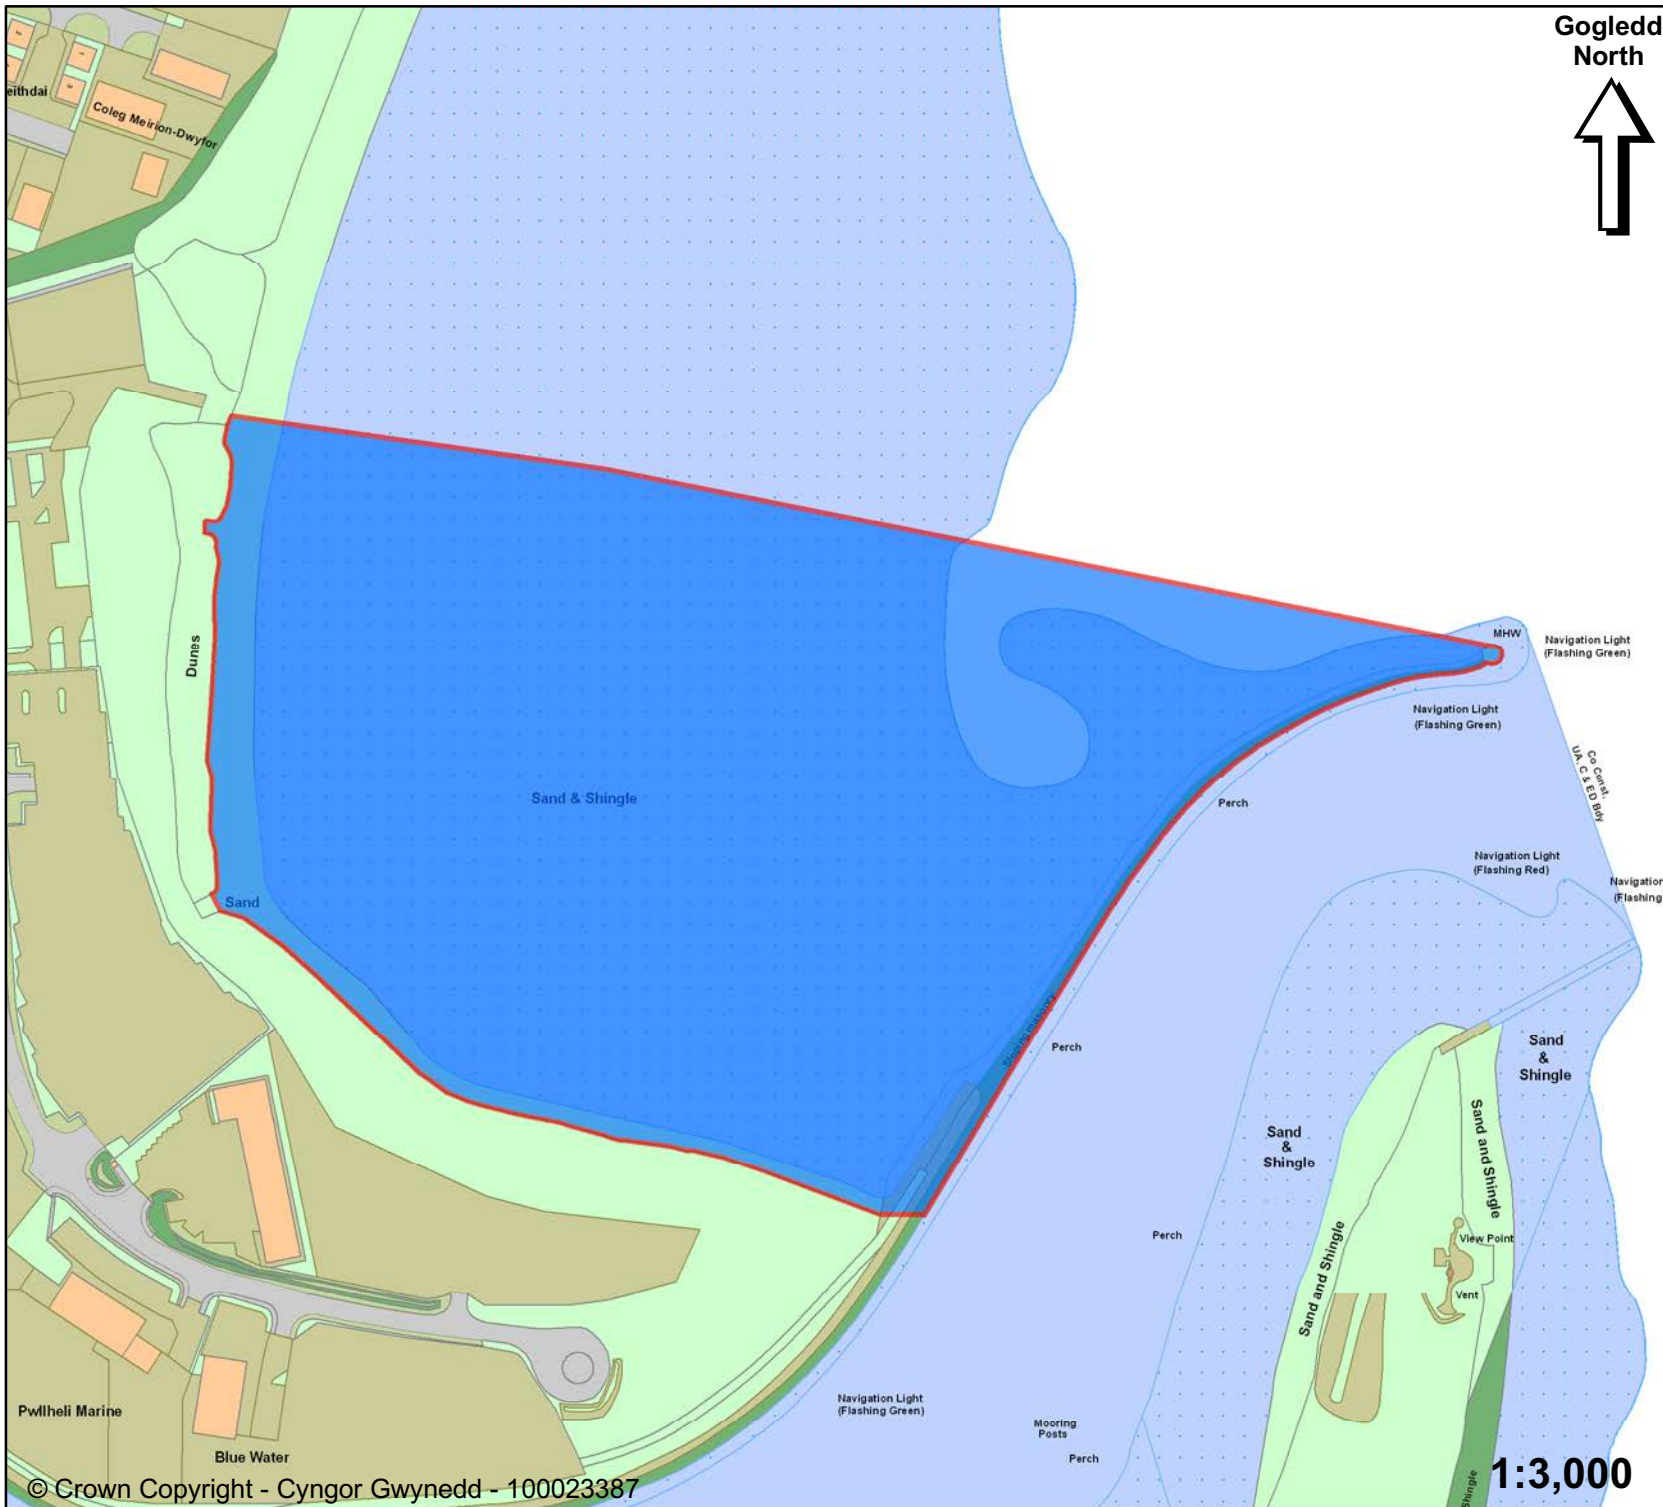

Gogledd
North

**GORCHYMYN DIOGELU
MANNAU CYHOEDDUS
CYNGOR GWYNEDD
(RHEOLI CŴN) 2021**

**GWYNEDD COUNCIL (DOG
CONTROL) PUBLIC SPACES
PROTECTION ORDER 2021**

Lleoliad
Location

**Traeth Glan y Don
Pwllheli**

**Glan y Don Beach
Pwllheli**

**Parth Gwahardd Cŵn
Dog Exclusion Area**

**Rhwng Ebrill 1^{af} - Medi 30^{ain}
Between 1st April - 30th September**

Rhif Cyfeirnod
Reference Number

6.10