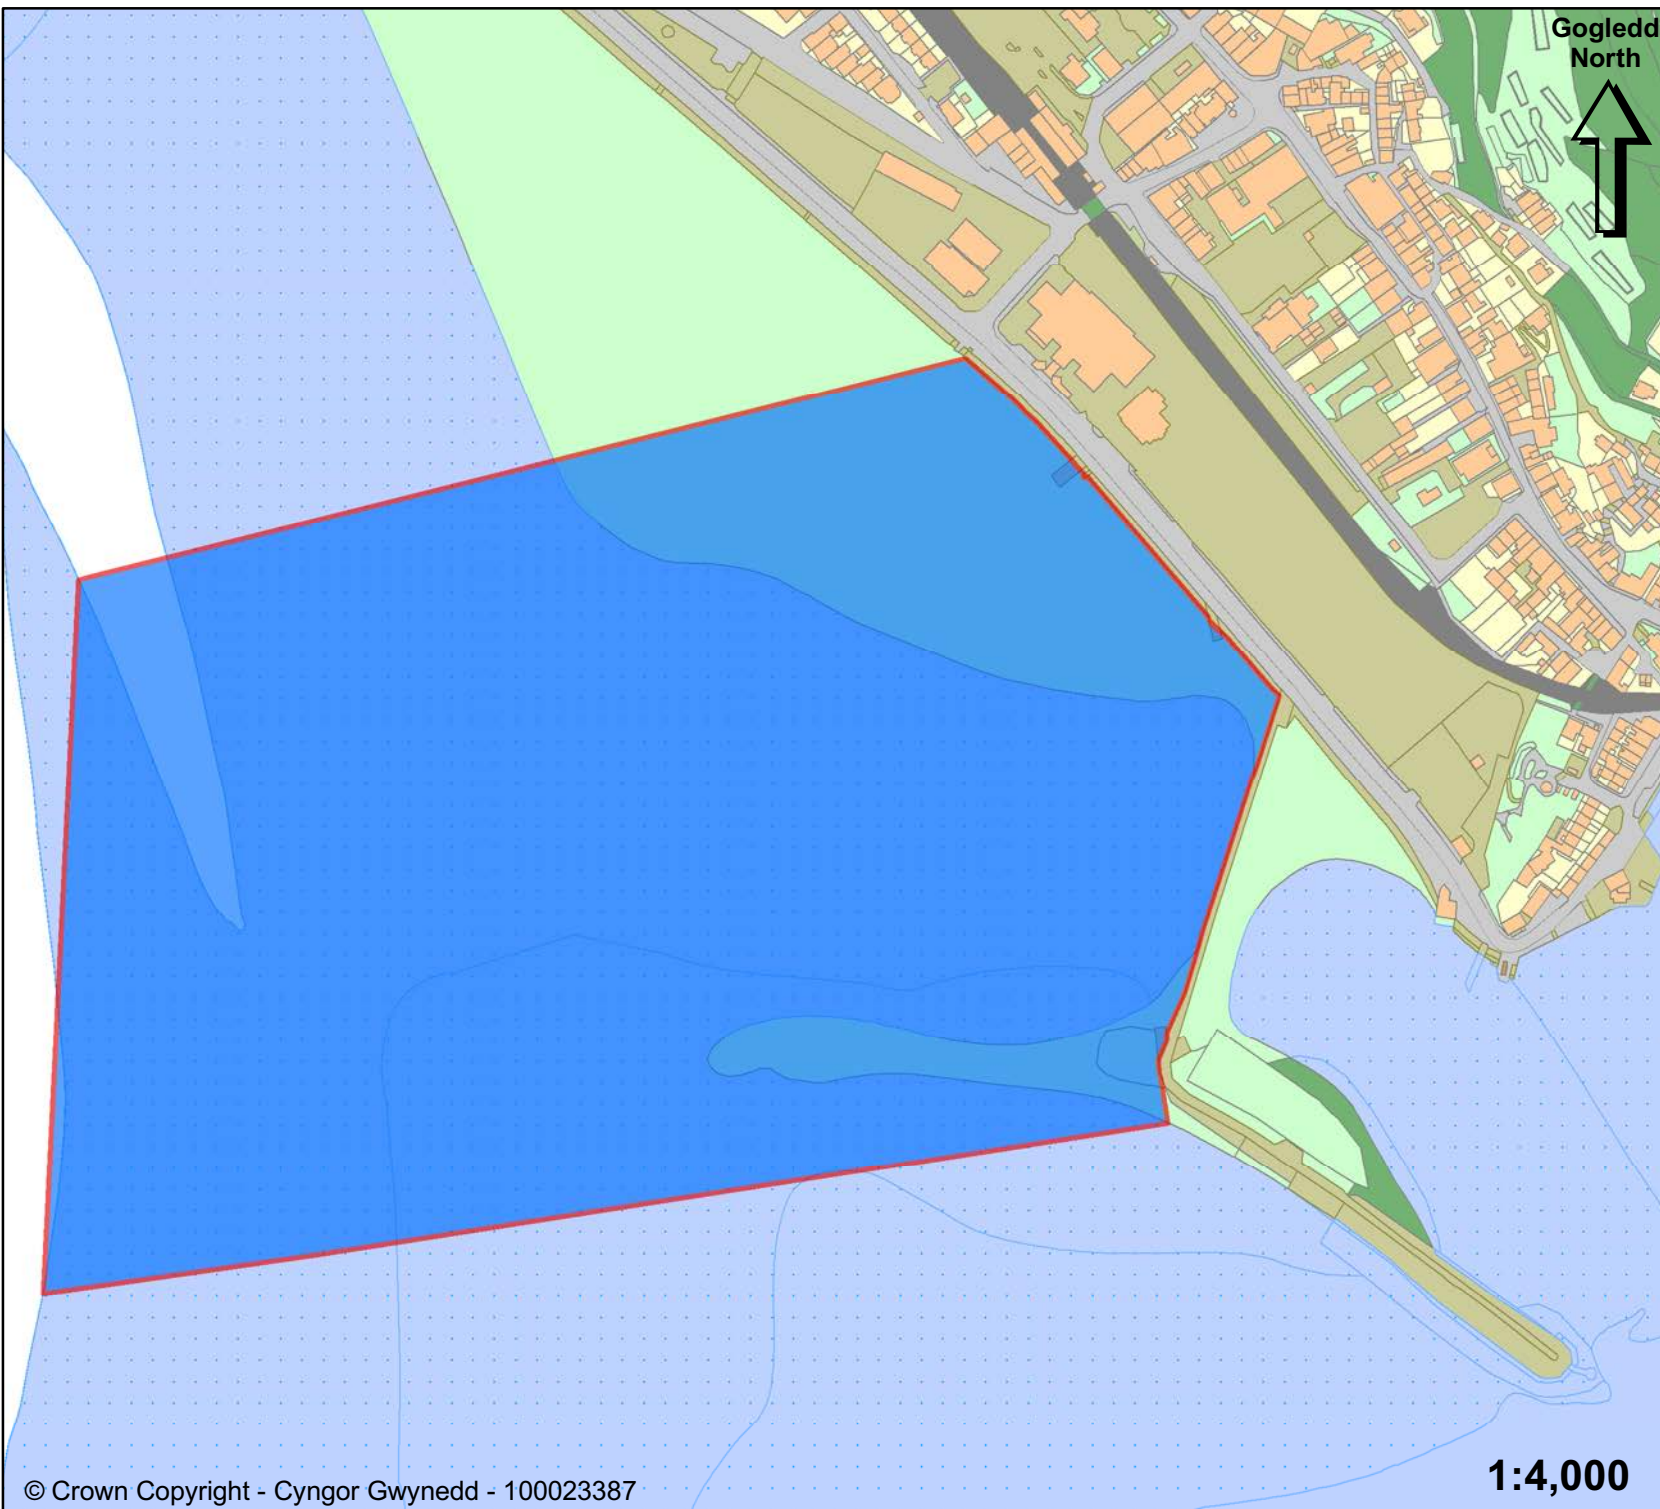

Gogledd
North

**GORCHYMYN DIOGELU
MANNAU CYHOEDDUS
CYNGOR GWYNEDD
(RHEOLI CŴN) 2021**

**GWYNEDD COUNCIL (DOG
CONTROL) PUBLIC SPACES
PROTECTION ORDER 2021**

Lleoliad
Location

Traeth Abermaw

Barmouth Beach

**Parth Gwahardd Cŵn
Dog Exclusion Area**

**Rhwng Ebrill 1^{af} - Medi 30^{ain}
Between 1st April - 30th September**

Rhif Cyfeirnod
Reference Number

6.04