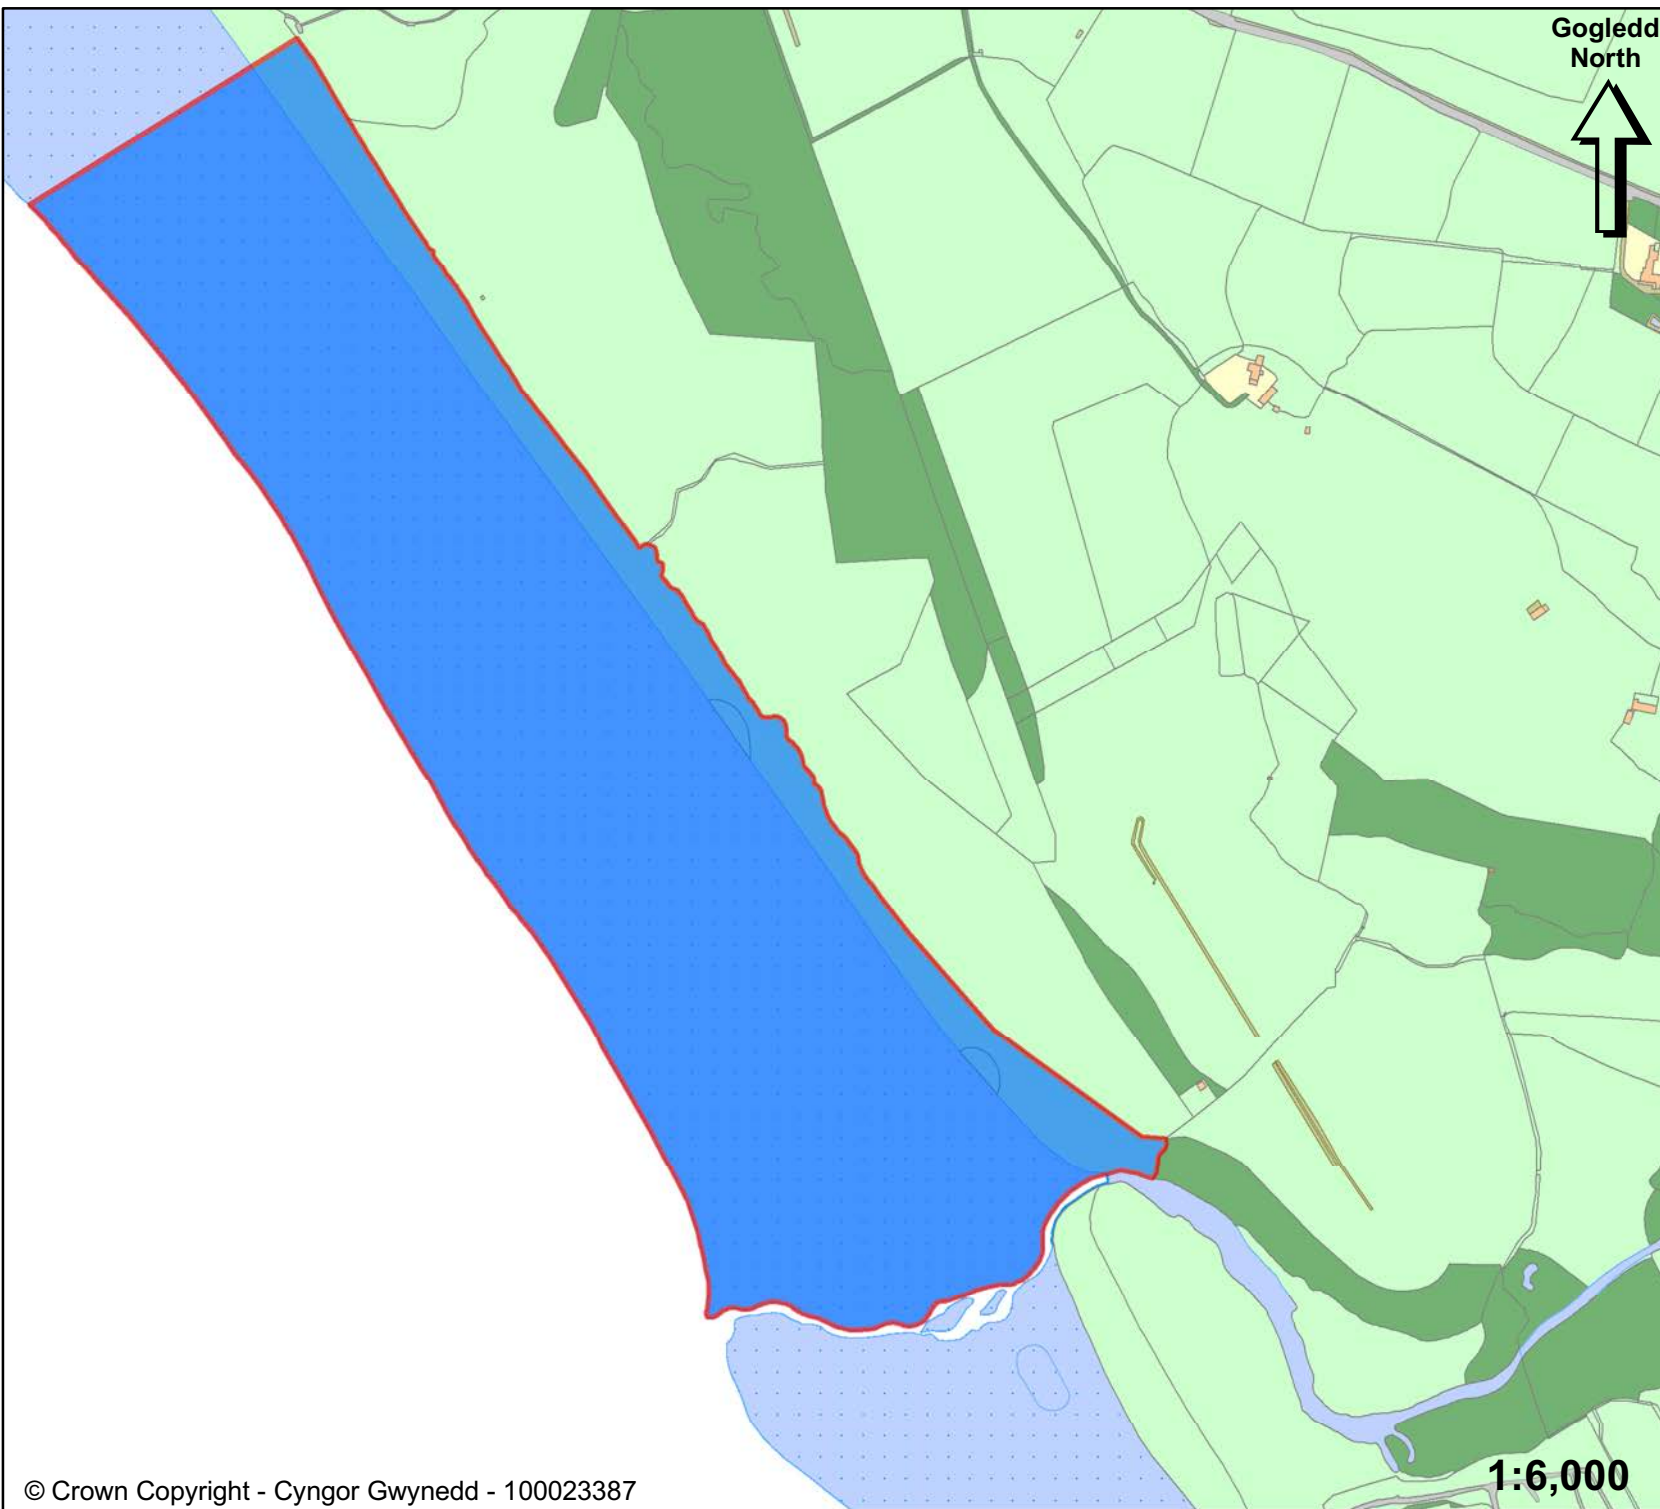

Gogledd
North

**GORCHYMYN DIOGELU
MANNAU CYHOEDDUS
CYNGOR GWYNEDD
(RHEOLI CŴN) 2021**

**GWYNEDD COUNCIL (DOG
CONTROL) PUBLIC SPACES
PROTECTION ORDER 2021**

Lleoliad
Location

Traeth Bennar

Bennar Beach

**Parth Gwahardd Cŵn
Dog Exclusion Area**

**Rhwng Ebrill 1^{af} - Medi 30^{ain}
Between 1st April - 30th September**

**Rhif Cyfeirnod
Reference Number**

6.05