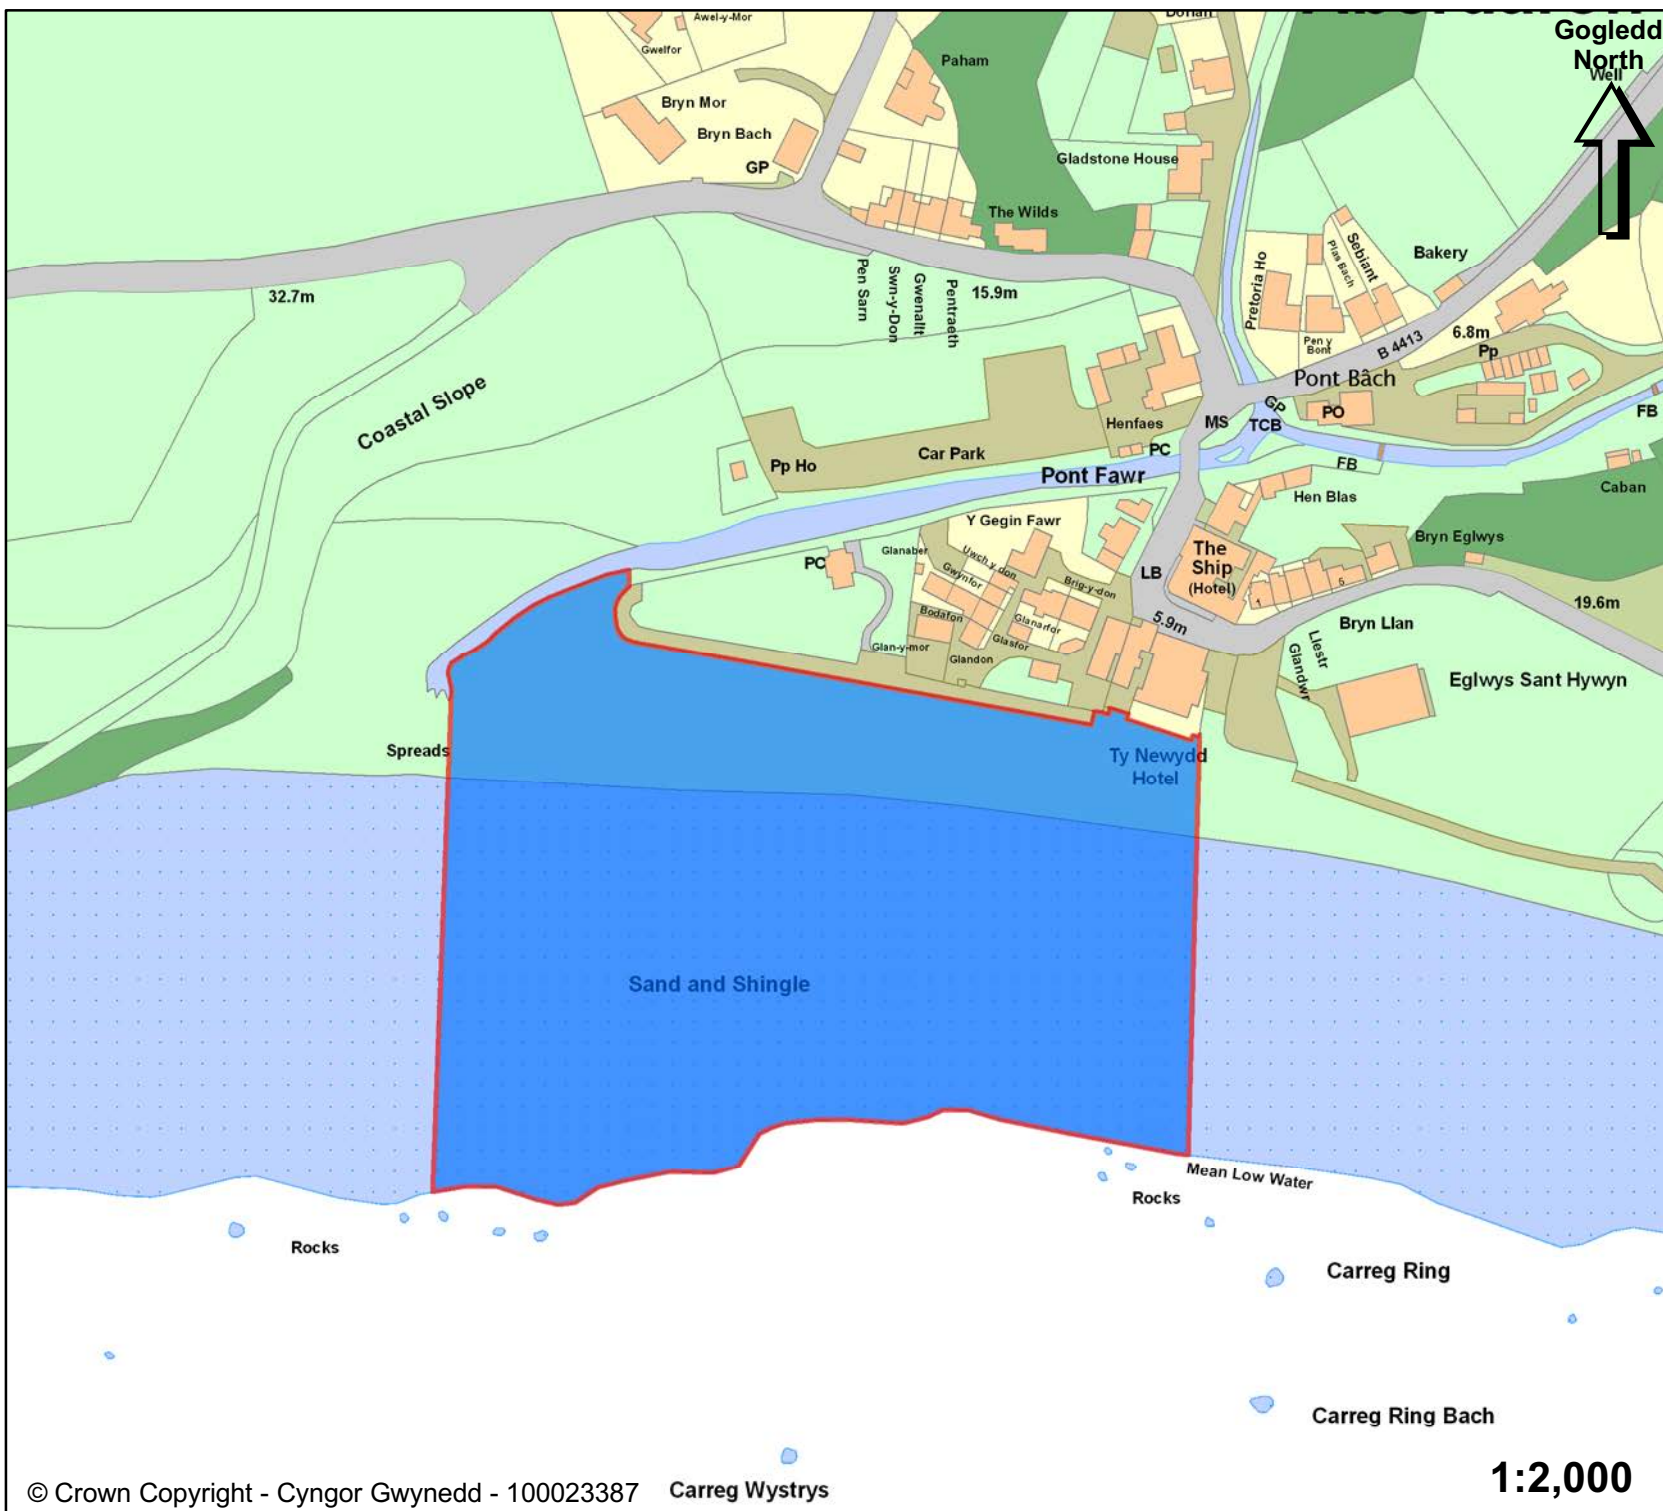

**GORCHYMYN DIOGELU
MANNAU CYHOEDDUS
CYNGOR GWYNEDD
(RHEOLI CŴN) 2021**

**GWYNEDD COUNCIL (DOG
CONTROL) PUBLIC SPACES
PROTECTION ORDER 2021**

Lleoliad
Location

**Traeth Aberdaron
Aberdaron Beach**

**Parth Gwahardd Cŵn
Dog Exclusion Area**

**Rhwng Ebrill 1^{af} - Medi 30^{ain}
Between 1st April - 30th September**

Rhif Cyfeirnod
Reference Number

6.13